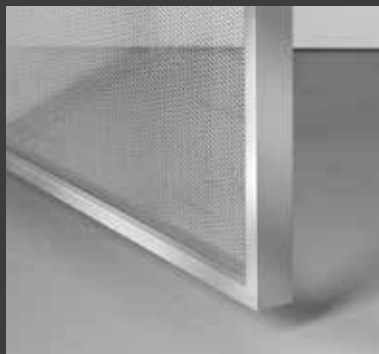

COMBINATIONS

Suite can be made according to requirements, such as in 10mm thick monolithic tempered, or 4 + 4 laminated Securplus™, glass, with plastic and metal interlayers. The aluminium frame has anodized or enamelled finishes. Combinations of glass and customized profiles can be made, different from those proposed.

Suite is beschikbaar in 10 mm monolithisch veiligheidsglas of Securplus™ 4 + 4 gelaagd veiligheidsglas, met kunststof of metalen tussenlaag. Het aluminium frame kan geanodiseerd of geëmailleerd uitgevoerd worden.

Profile / Profiel: **Brushed steel finish**
Afwerking Inox Look

Glass / glas: **Laminated glass with silver metal mesh**
Gelaagd veiligheidsglas met zilverkleurige netstructuur