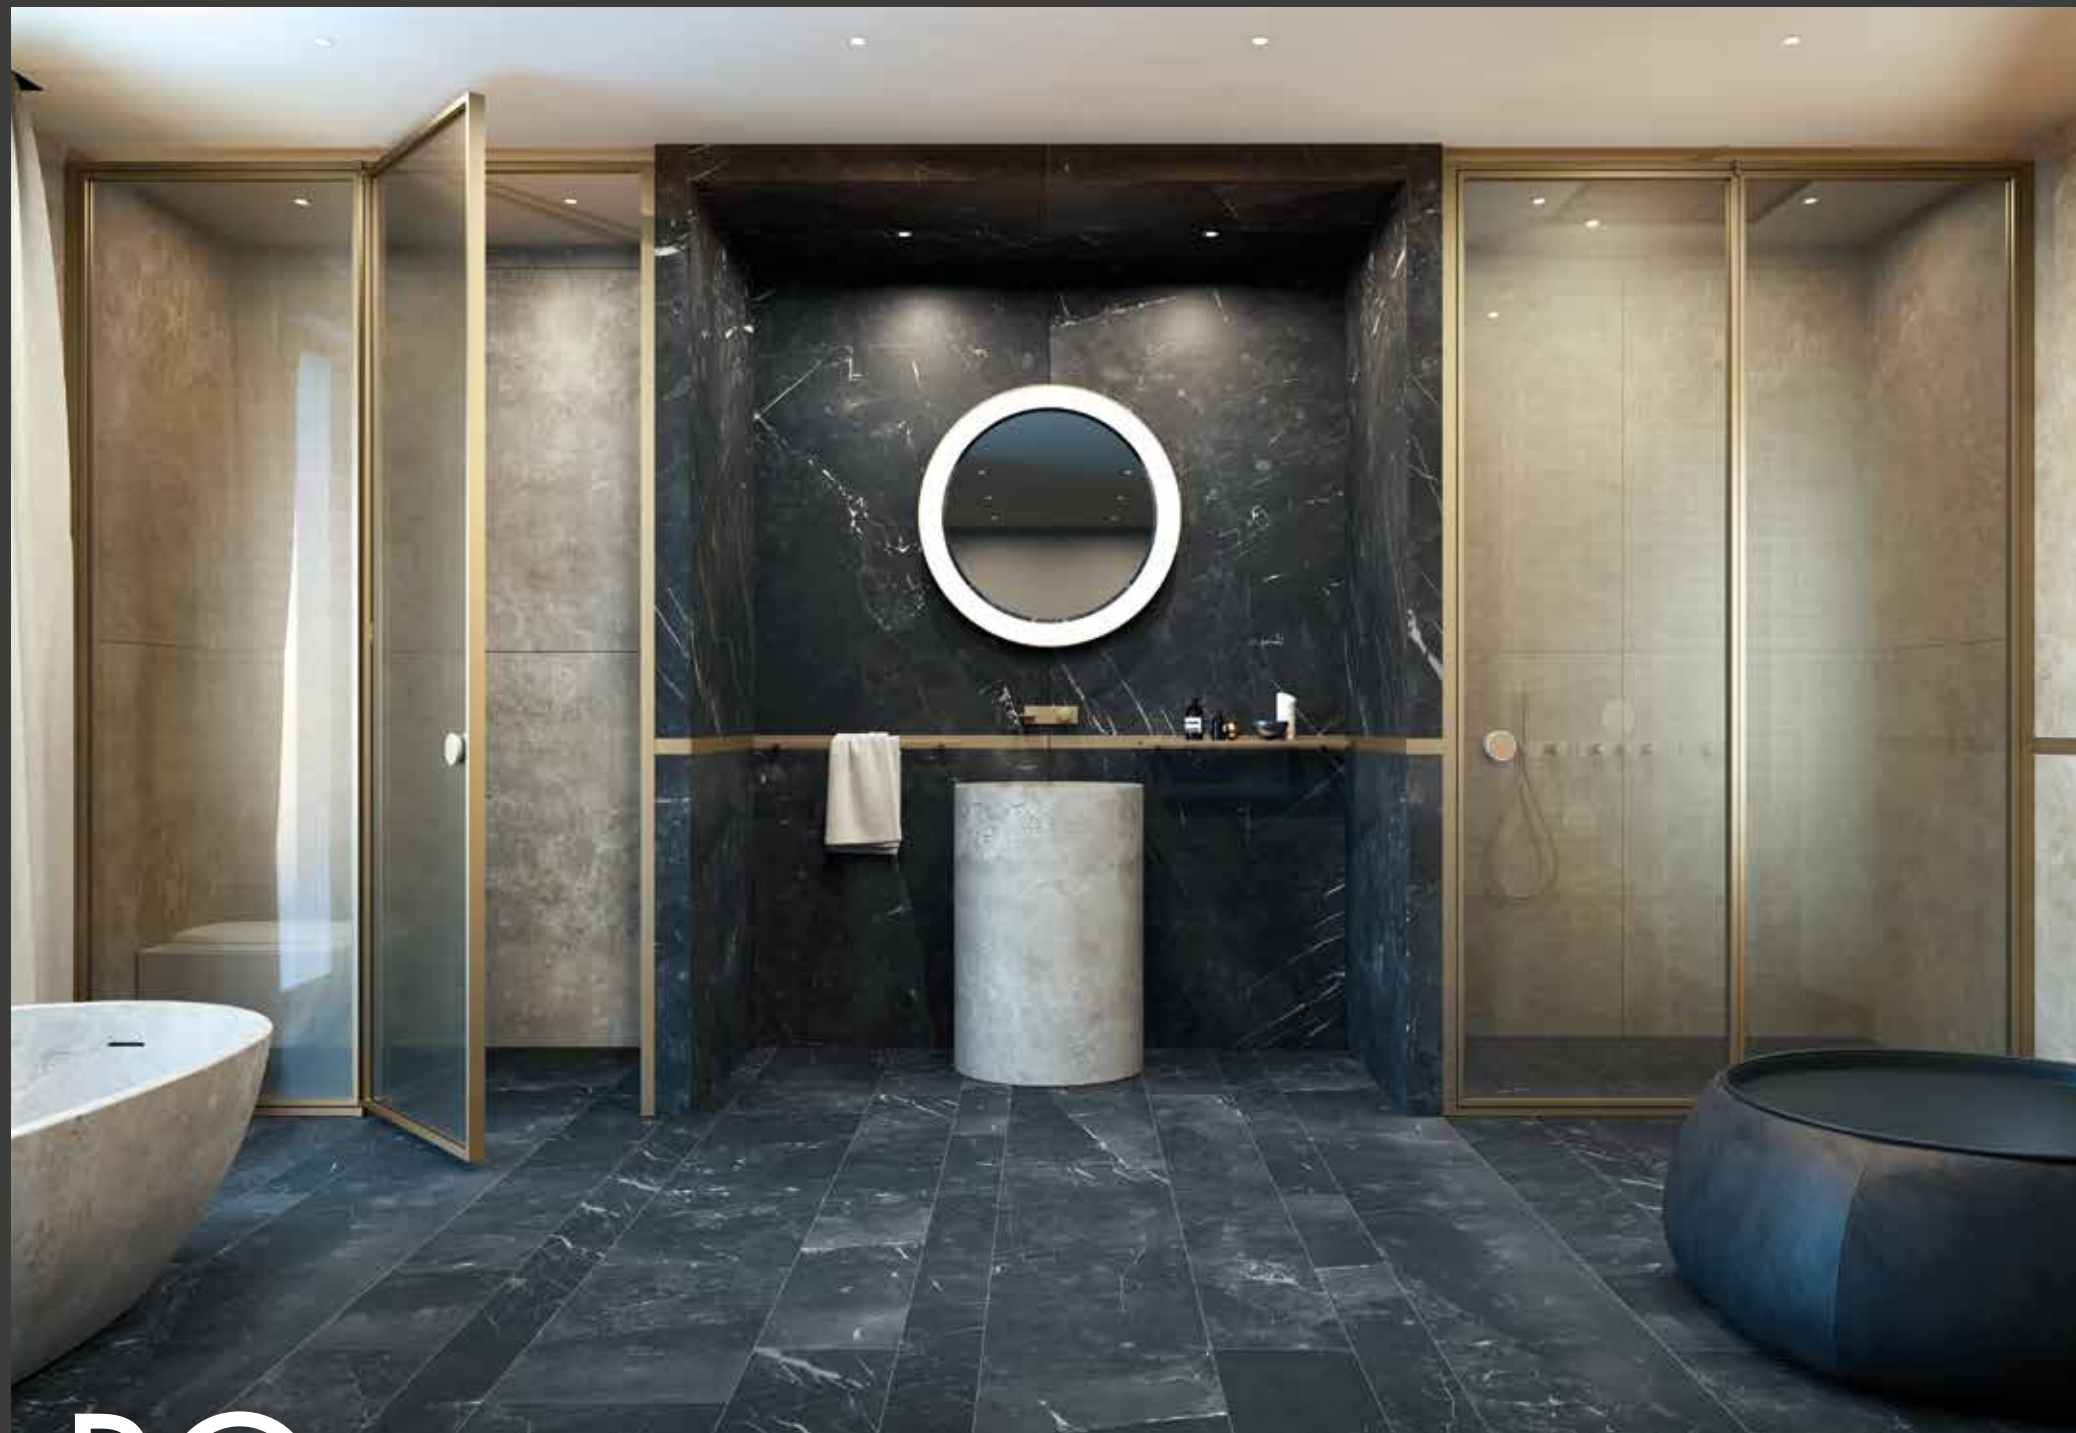

# 01

RO  
OM

02

Statuary architecture drawn by the black marble. The two glass elements are set like inlays in an environment of rigorous proportions. Suite with laminated glass with gold metal mesh and matt gold finish frame.