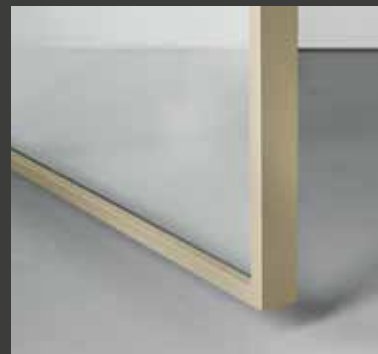

Profile / Profiel: **Matt gold**
Mat Goud

Glass / glas: **Madras Nuvola**
Madras Nuvola